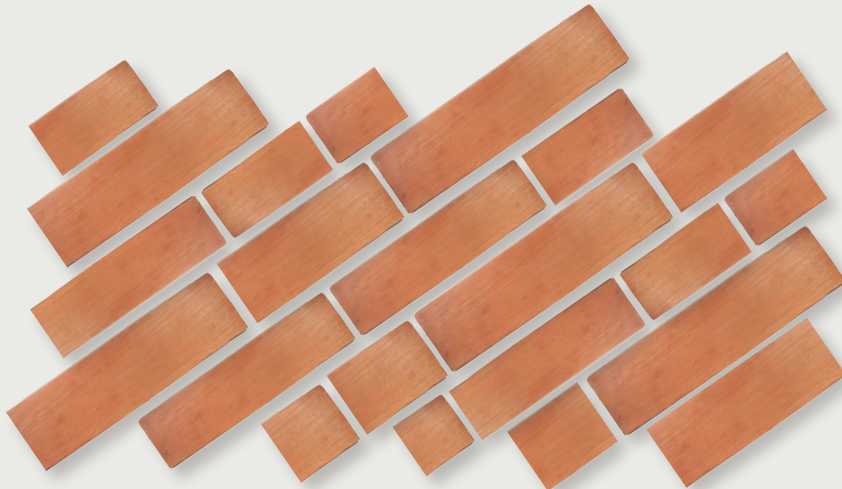

**BASEBOARD**  
4" x 12", 6" x 12"

**HEXAGON**  
8", 10", 12"

**OCTAGON**  
10", 12"

**STAIR TREAD**  
12" x 12"

**RECTANGLE**  
4"x8", 6"x12", 8"x16", 12"x16", 10"x20"

**SQUARE**  
4", 5", 6", 8", 12", 16", 20"

**DIJON**

**RIVIERA**

**OCTAGON & DOT**

**PICKETS**

**VERSAILLES**

**STAR & CROSS**

**AVAILABLE IN:**

All Textures and Both Colors (Natural, Moreno)

**MORENO MADERA**

4" x 16", 5" x 20"

Wood looking plank clay tile.  
Available in brown tone only.

**SAMPLE LAYOUTS**

---

**MIXED DIAGONAL**

**OFFSET**

**STRAIGHT**